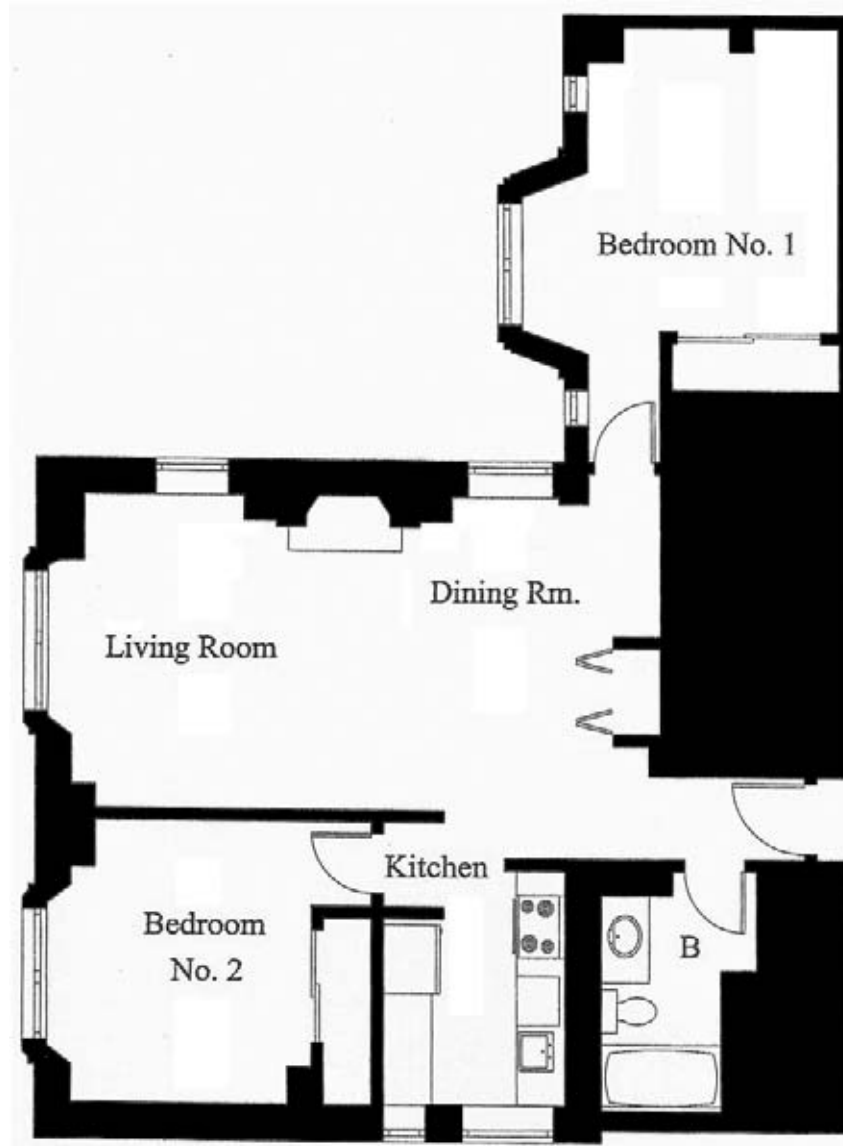

# LINCOLNSHIRE

R E S I D E N C E S

20 Charles Street, Boston, Massachusetts

## Unit 04

Two Bedroom, Facing Charles  
841 Square Feet

Features include central air conditioning, hardwood floors.  
Each unit comes with one deeded storage space in the basement.  
Conference room, laundry facilities, bike and stroller storage in common areas.